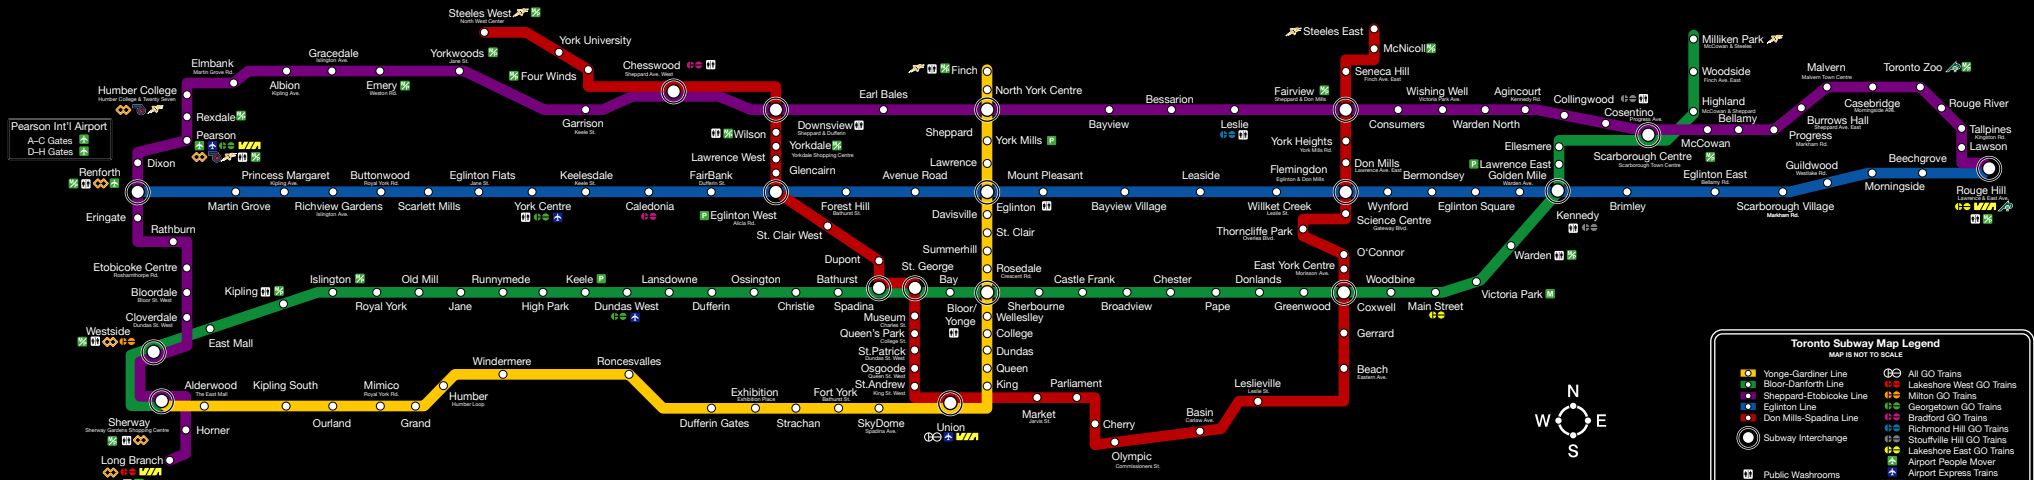

# Ride the Rocket.

**Toronto Subway Map Legend**  
MAP IS NOT TO SCALE

Yonge-University Line	All GO Trains
Bloor-Danforth Line	Lakeshore West GO Trains
Sheppard-Eglinton Line	Milton GO Trains
Eglinton Line	Georgetown GO Trains
Don Mills-Spadina Line	Bradford GO Trains
Airport Line	Richmond Hill GO Trains
Subway Interchange	Stouffville Hill GO Trains
Public Washrooms	Lakeshore East GO Trains
Metropass Parking	Airport Express Trains
Cash Parking	VIA Rail Canada
Metropass-Cash Parking	Ajax-Pickering Transit
	Brampton Transit
	Mississauga Transit
	York Region Transit